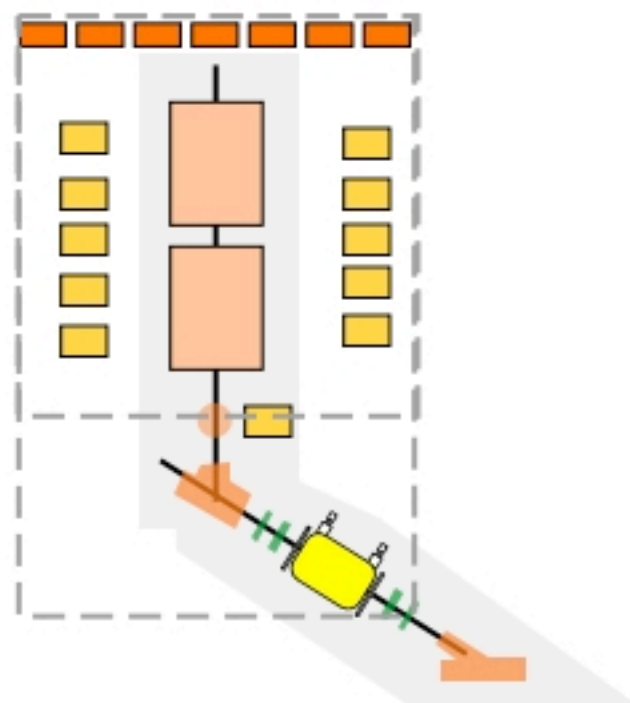

Multipurpose Beamline

Multipurpose chambers

Floor Space
 $8\text{ m} \cdot 8\text{ m}$

Floor Space
with Prefilter
 $8\text{ m} \cdot 12\text{ m}$

Velocity Filter & Dipole
for prefiltering & diagnostics

Electronics Rack

Power Supply

Storage Cabinet

Work Table

50 feet

20 meters